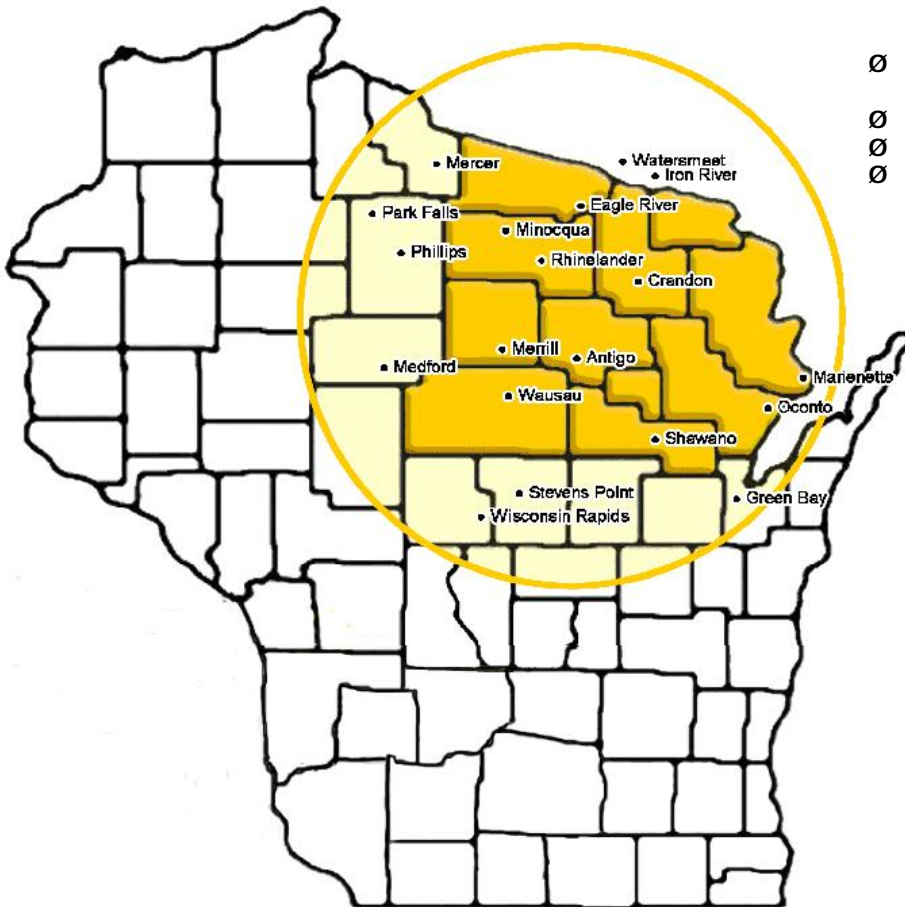

Northern Wisconsin's

Classic ROCK 105.3 WRLO

Call Letters: WRLO-FM
Frequency: 105.3
Power: 100,000 watts
Target Demo: 25-54
Website: wrlo.com

**WHO LISTENS TO CLASSIC ROCK?
THE ANSWERS MIGHT SURPRISE YOU!**

CLASSIC ROCK LISTENERS ARE:

- Ø 32% more likely to have an annual Household Income of \$75,000-\$149,000 compared to the national average
- Ø 46% more likely to be employed in a management position
- Ø 51% more likely to own a BlackBerry or PDA
- Ø 30% more likely to have a 401K Retirement Plan
- Ø 33% more likely to have taken three or more domestic business trips by plane in the past year